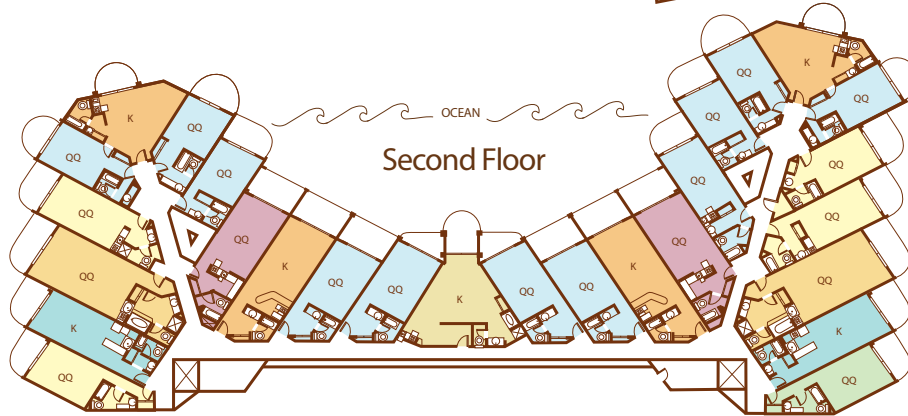

Pacific Terrace Hotel

Room Type Legend

Guest Rooms

- Non View Guest Room, 410 sq ft
- Partial View Guest Room, 410 sq ft
- Full Ocean View Guest Room, 410 sq ft

Junior Suites

- Partial View Jr Suite, 1 King + sofa sleeper, 620 sq ft
- Partial View Jr Suite, 2 queens, 620 sq ft
- Full Ocean View Jr Suite, 1 King + sofa sleeper, 620 sq ft
- Full Ocean View Jr Suite, 2 queens, 620 sq ft

Suites

- Family Suite, 550 sq ft
- Presidential Suite, 590 sq ft
- Coastal Living Suite, 750 sq ft
- Master Suite, 850 sq ft

Lower Level