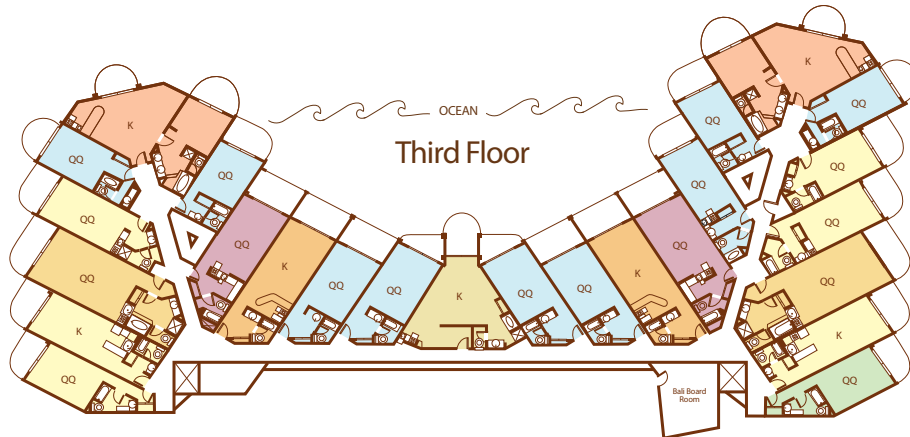

Pacific Terrace Hotel

Room Type Legend

Guest Rooms

- Non View Guest Room, 410 sq ft
- Partial View Guest Room, 410 sq ft
- Full Ocean View Guest Room, 410 sq ft

Junior Suites

- Partial View Jr Suite, 1 King + sofa sleeper, 620 sq ft
- Partial View Jr Suite, 2 queens, 620 sq ft
- Full Ocean View Jr Suite, 1 King + sofa sleeper, 620 sq ft
- Full Ocean View Jr Suite, 2 queens, 620 sq ft

Suites

- Family Suite, 550 sq ft
- Presidential Suite, 590 sq ft
- Coastal Living Suite, 750 sq ft
- Master Suite, 850 sq ft

Lower Level